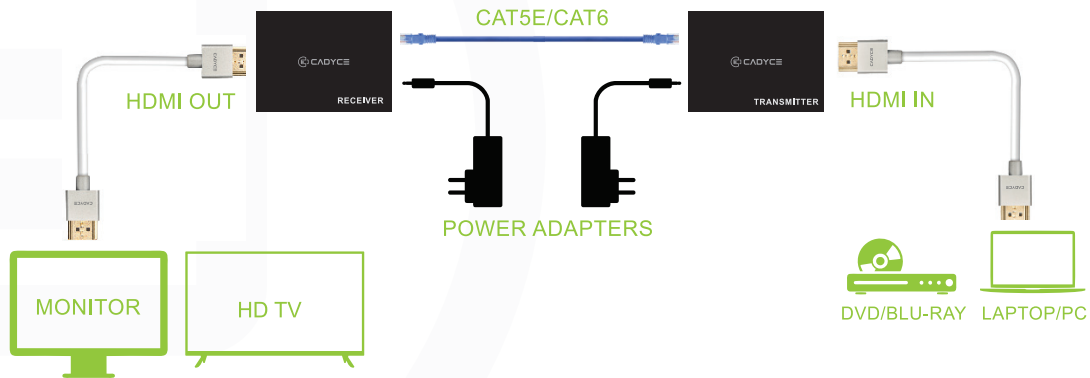

Application

Features

- Max Resolution - 1080P@60Hz (Full HD)
- HDMI version - HDMI1.4
- Works with all CAT5/CAT5e/CAT6/CAT6a/CAT7 types of cables
- Maximum Ethernet Cable length Supported 120m

Specifications

Items	Description
Max HDMI Resolution Supported	Full HD, 1080p@60Hz
HDCP Compliance	HDCP 1.3
Max Cable Length Supported	120m
Product Size (L x W x H)	100 x 64 x 22mm
Operating Temperature	0°C to 70°C
Operating Humidity	10% ~ 85% RH (No Condensation)
Input Power	5V DC, 1A
Certifications	CE, FCC

Other Products:
CA-HDX50, CA-KE100

Includes: CA-HDX120 (Transmitter & Receiver),
2 DC 5V Power Adapters, User Manual

Package Dimensions (L X W X H):
Box: L 105mm X W 25mm X H 125mm | L 4.1 in X W 1 in X H 4.9 in

EAN Code:
CA-HDX120 - 0745860907648

www.cadyce.com

Cadyce is a registered trademark. All other trademarks belong to their respective proprietors. Copyright ©, All rights reserved.